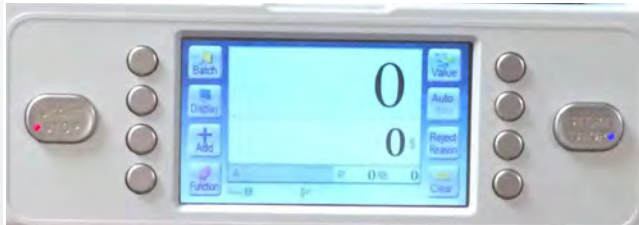

Like Systems

LC - 20

Serial Number Recognition

1 + 1 Pocket Currency Discriminator
Counterfeit Detection (MG, UV, IR, CIS)

Modes:

**Count - Auto (Stranger Detect) - Mixed - Face - Orient -
Serial Number Recognition**

USER INTERFACE

- 4.3" **COLOR** DISPLAY
- TOUCH SCREEN
- EXTERNAL FUNCTION KEYS
- CUSTOMIZABLE DISPLAY
- LARGE ON SCREEN ICONS
- SERIAL NUMBERS ON DISPLAY
- EXTERNAL RECEIPT PRINTER (OPTION)

Date 2012-06-29 10:58:44
 Machine ID: NEWTON01
 User ID: TELLER 281

OTHER FEATURES

- MULTI-CURRENCY
- LAN COMMUNICATION
- MULTI-LANGUAGE
- USB SERIAL PORT
- EXTERNAL DISPLAY (option)
- DUST FILTER
- SOFTWARE INTEGRATION

SPECIFICATIONS

MODE	MIX, AUTO, COUNT, FACE/ORIENT, SERIAL NO FITNESS SORT (option)
DIMENSION	12.36"W x 12.20"D x 11.3"H
SPEED	1000 notes/min - VALUE COUNTING 400 notes/min - SERIAL NUMBER DETECTING
CAPACITY	600 notes HOPPER 200 notes STACKER 100 notes REJECT
OS	Windows CE
DISPLAY	4.3" TFT COLOR TOUCH SCREEN LCD
CONNECTIVITY	USB, LAN, Serial Port
SENSOR	UV, IR, MG, CIS, Ultrasonic
WEIGHT	22 LBS
POWER SUPPLY	100-240V AC, 50/60Hz